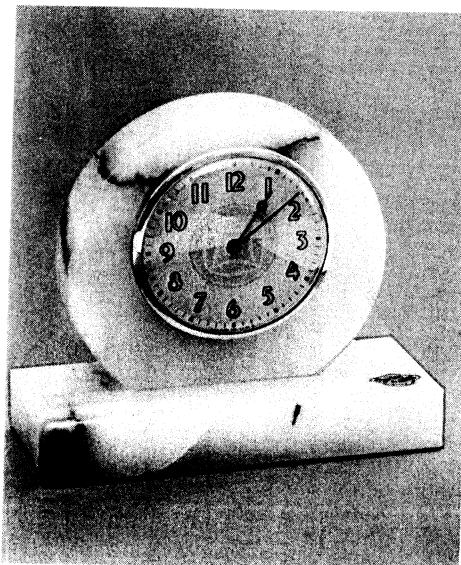

16 - CLOCK — ONYX FRAME